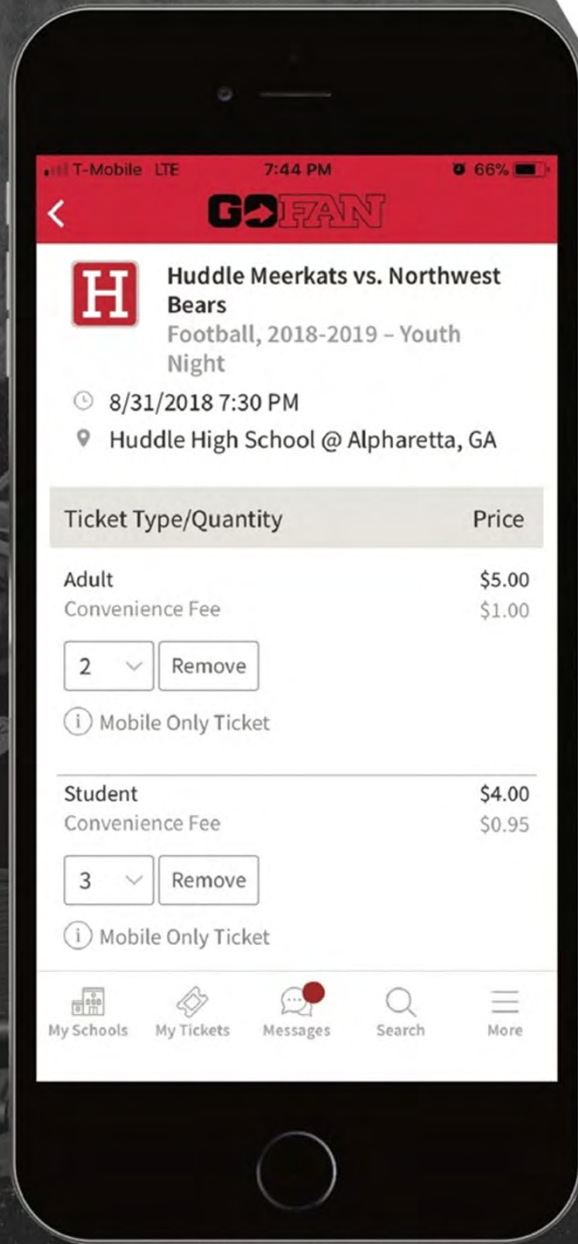

PURCHASE TICKETS