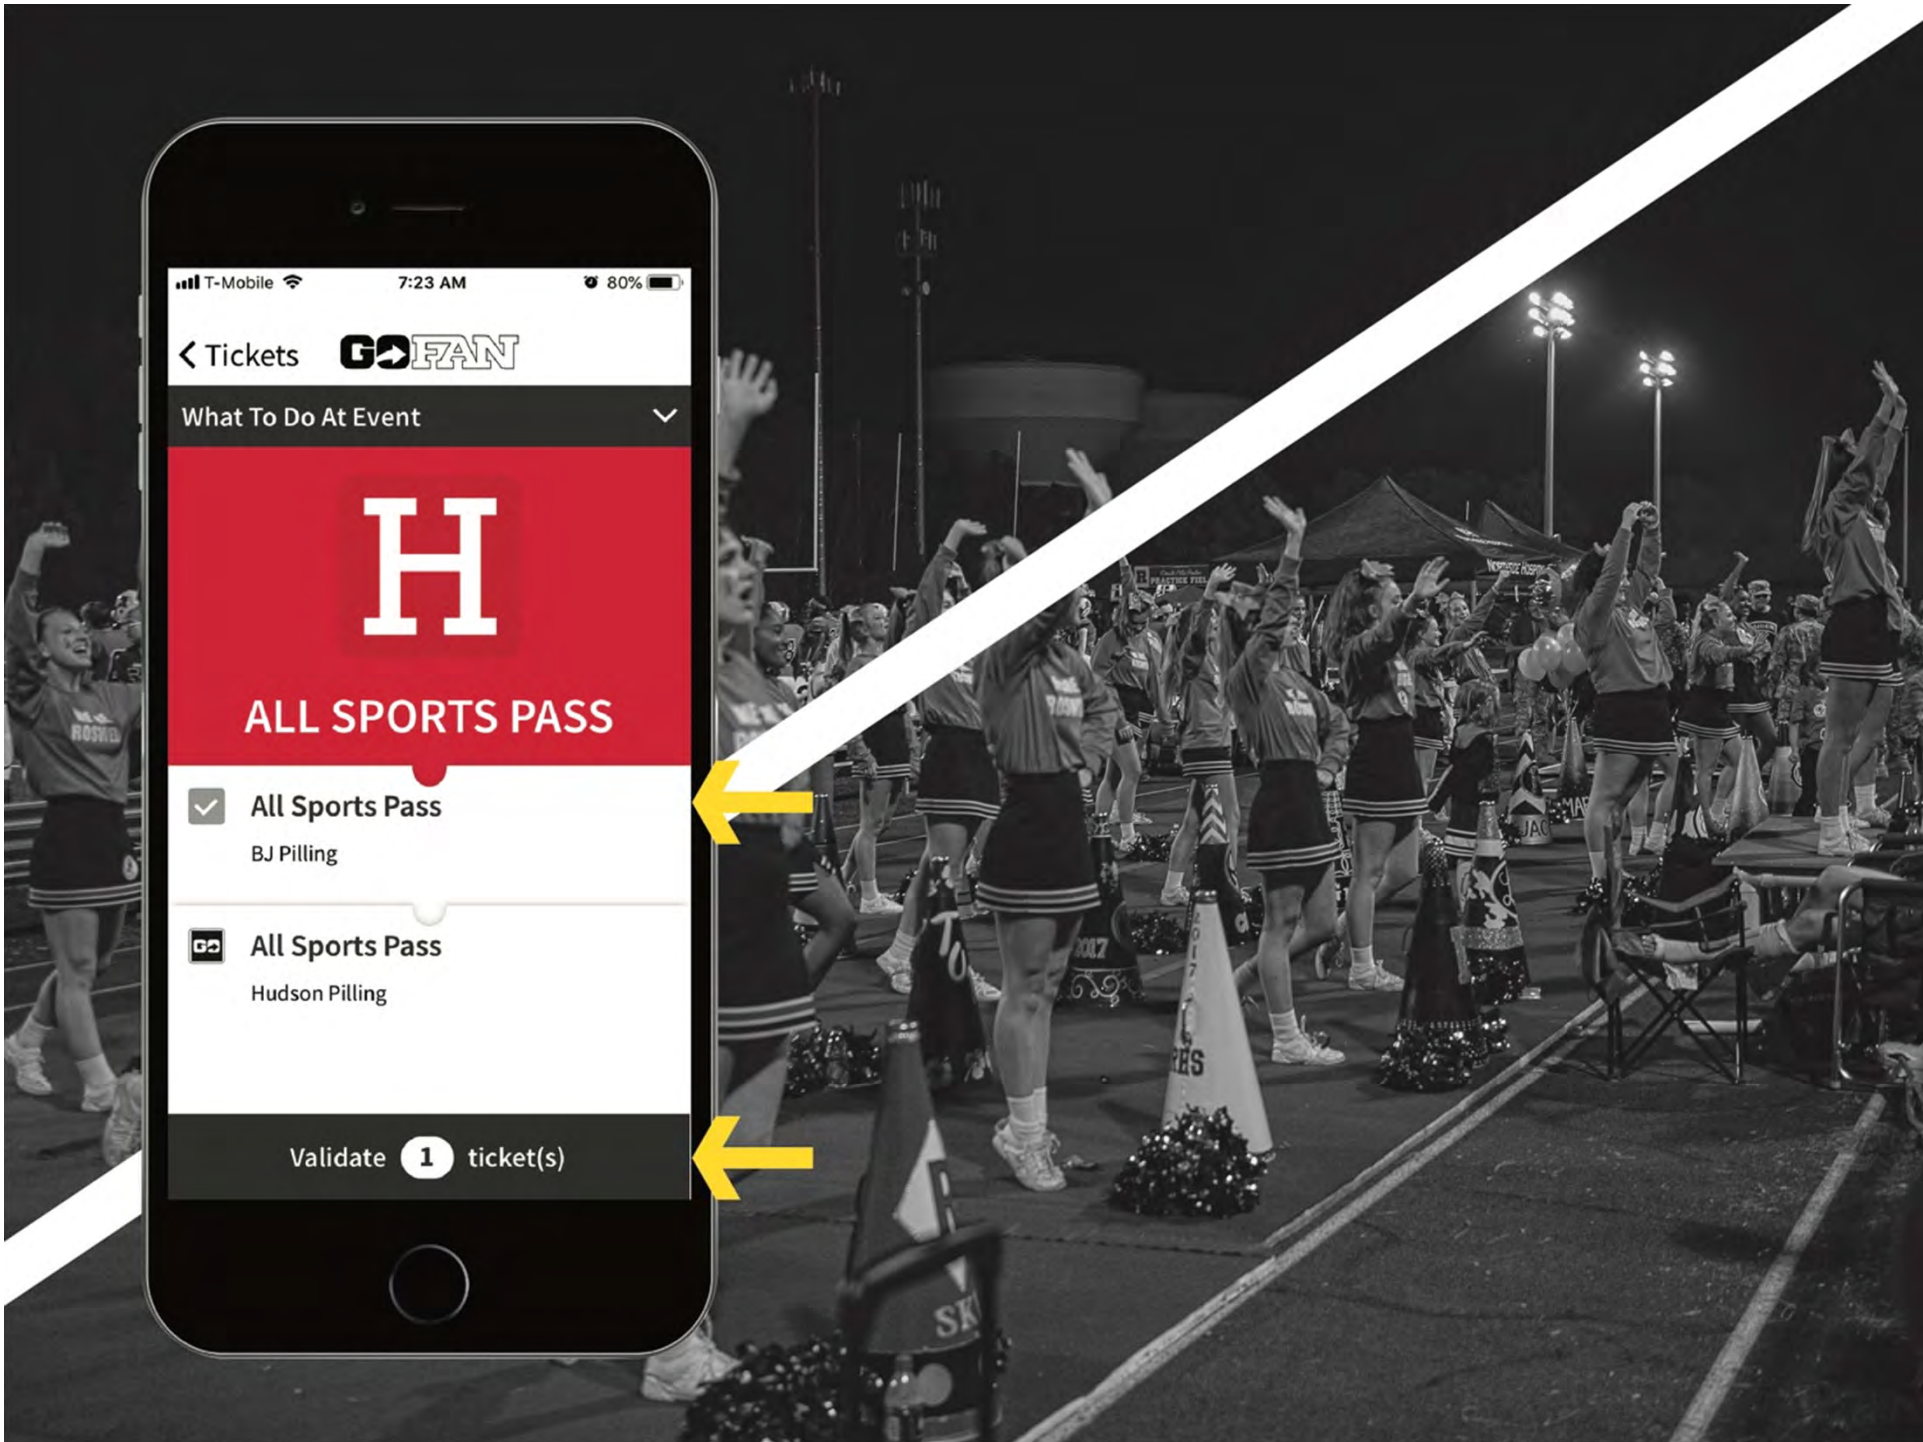

ALL SPORTS PASS

GO All Sports Pass

BJ Pilling

GO All Sports Pass

Hudson Pilling

My Schools My Tickets Messages Search More

T-Mobile 7:25 AM 80%

← Tickets **GO FAN**