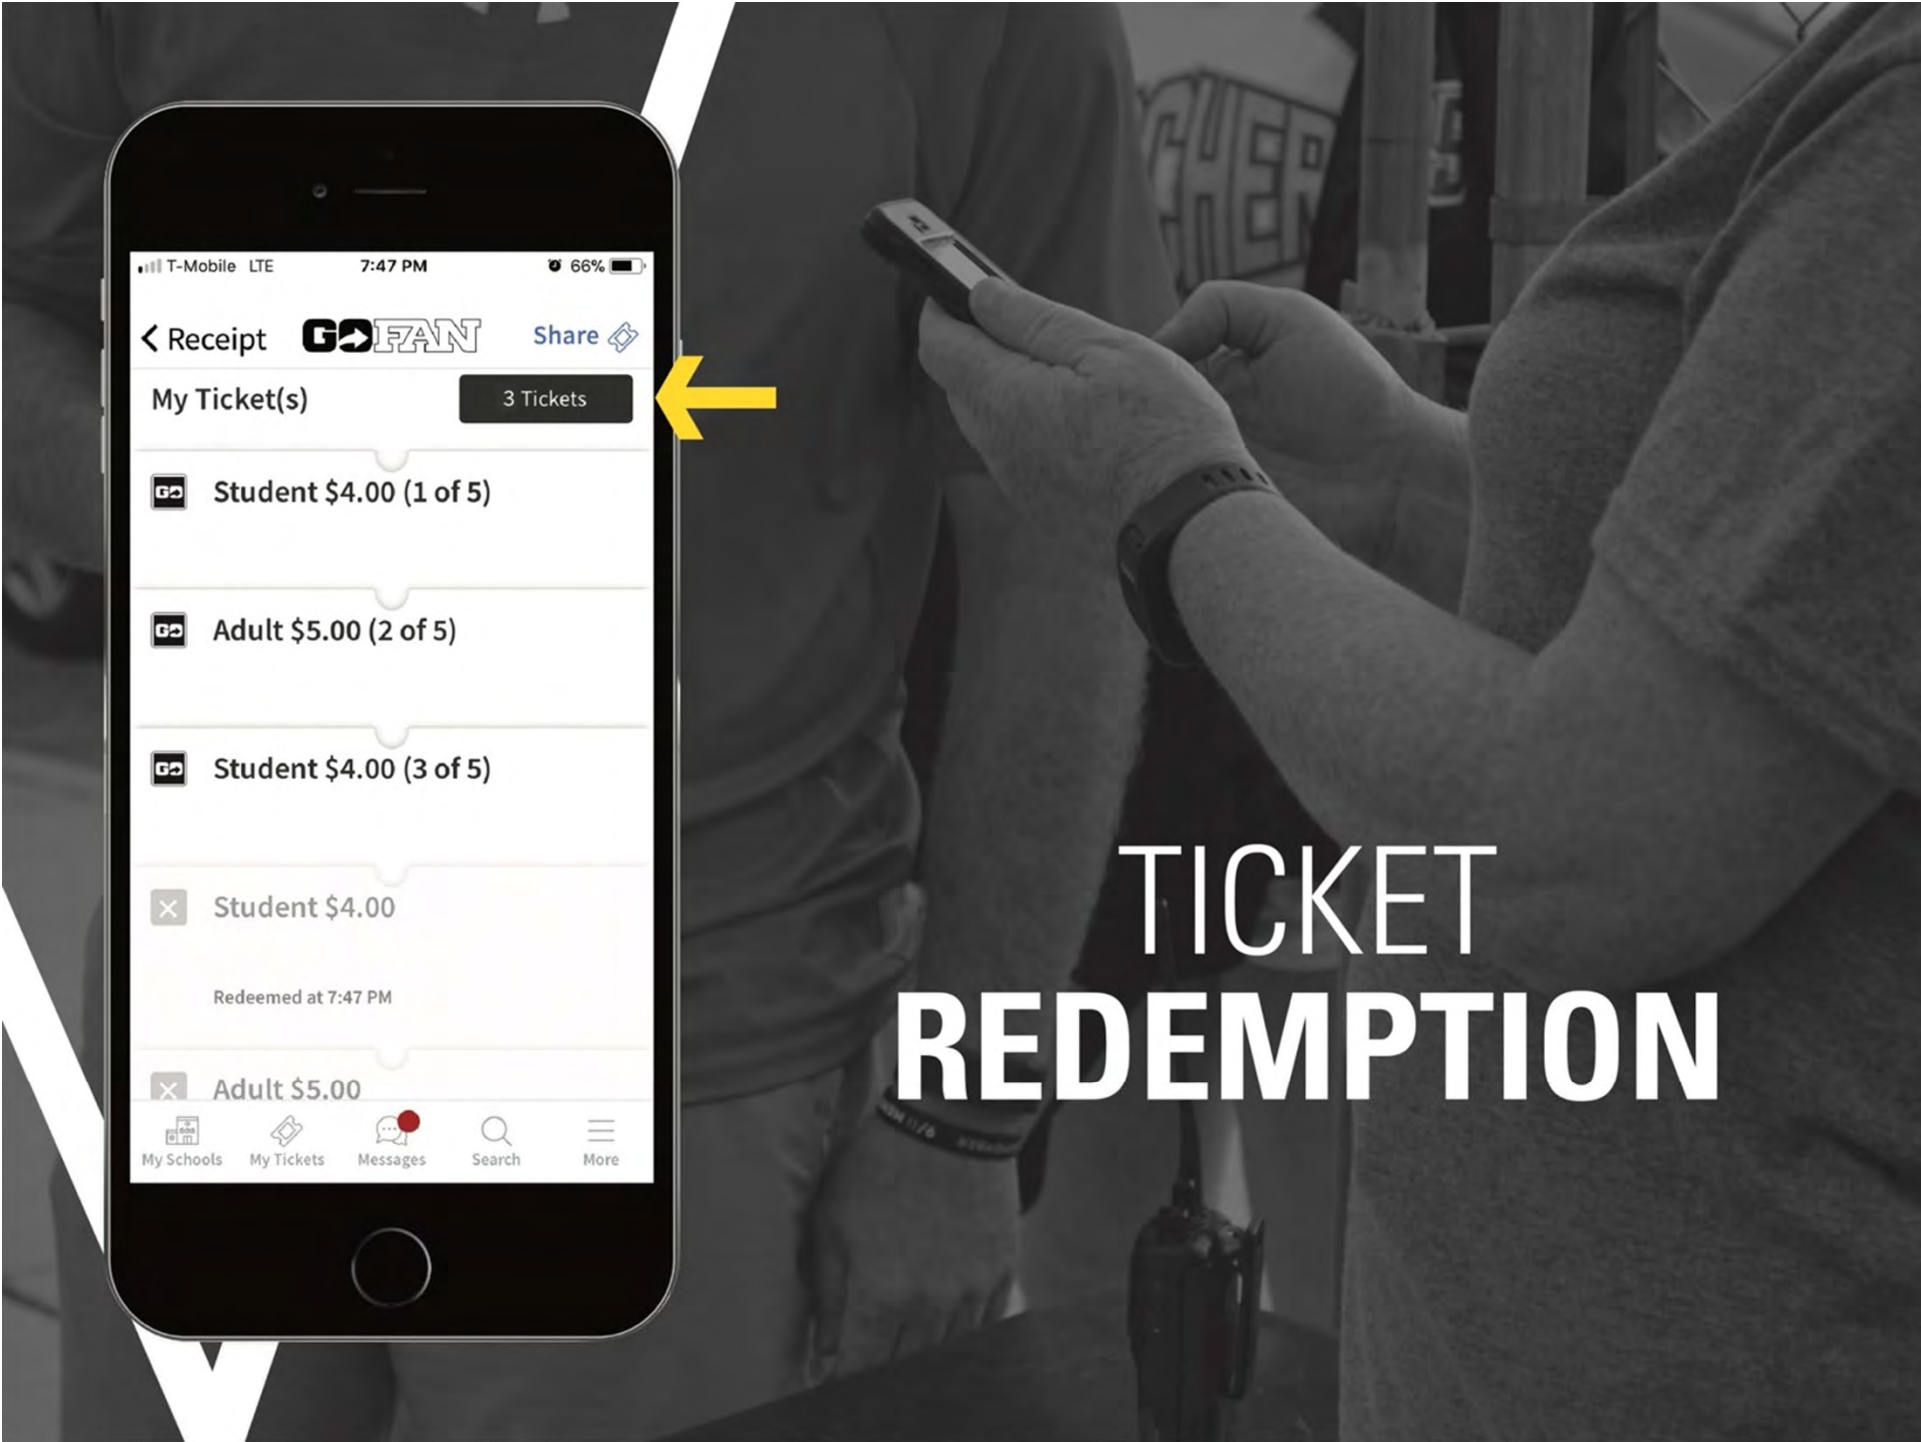

T-Mobile LTE 7:47 PM 66%

< Receipt **GO FAN** Share

My Ticket(s) 3 Tickets

Student $4.00 (1 of 5)

Adult $5.00 (2 of 5)

Student $4.00 (3 of 5)

Student $4.00

Redeemed at 7:47 PM

Adult $5.00

My Schools My Tickets Messages Search More

TICKET REDEMPTION